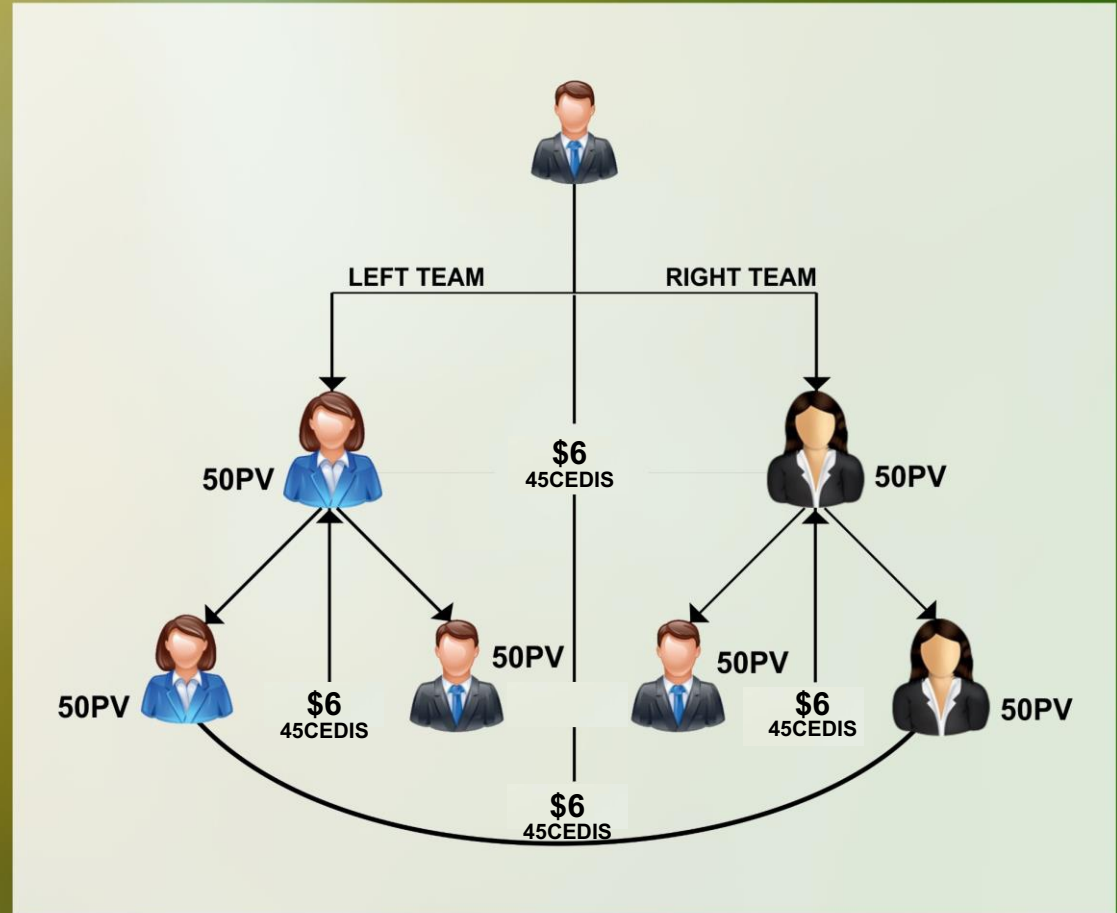

2. Referral Bonus

- Earn up to 35% referral bonus irrespective of your package
- You also earn
2nd Generation - 3%
& 3rd Generation - 2%

2. Referral Bonus (Example)

3. Matching Bonus

A pair occurs for every 50PV attained on the lesser leg. you earn 12% on every pair till infinity as shown below:

- Basic - 4 Pairs daily
- Royal - 10 Pairs daily
- Ruby - 20 Pairs daily
- Gold - 30 Pairs daily
- Diamond - 40 Pairs daily
- Double Diamond - 60 Pairs daily

4. Upgrade Bonus

The distributor irrespective of the entry package earns upgrade bonus as follows: