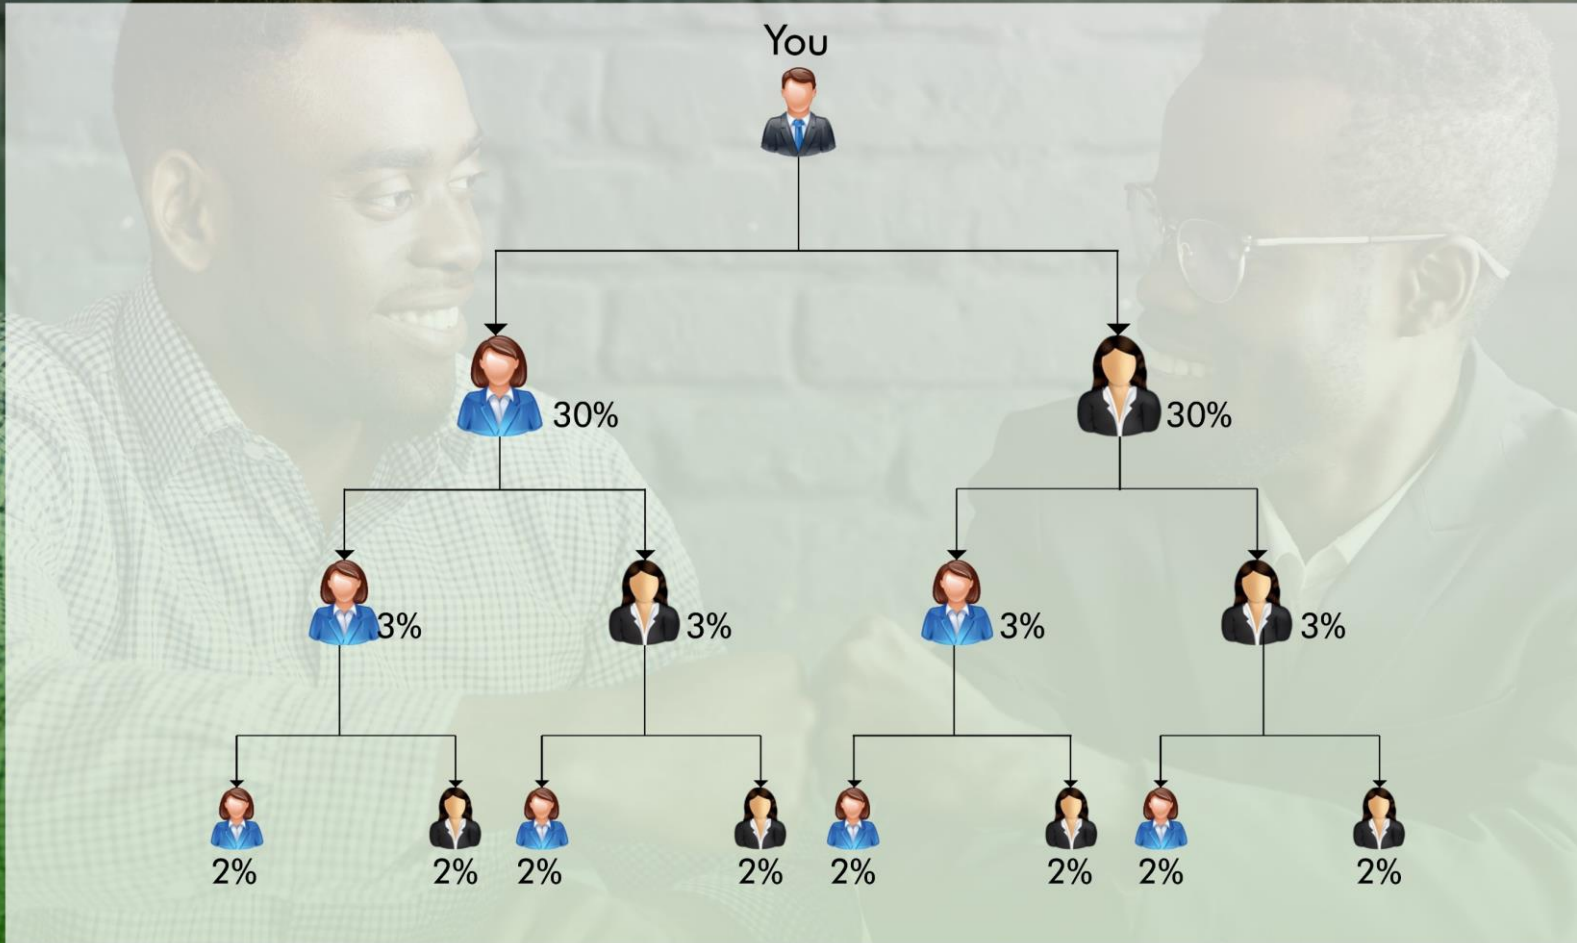

1. Retail Profit

- ▶ Buy at member's price and sell to earn profit up to 20%
- ▶ A retail sale can be made by directing others to your personal website where they place their order or they can purchase the company's

2. Referral Bonus

- Earn up to 35% referral bonus irrespective of your package
- You also earn
2nd Generation - 3%
& 3rd Generation - 2%

2. Referral Bonus (Example)

3. Matching Bonus

A pair occurs for every 50PV attained on the lesser leg. you earn 12% on every pair till infinity as shown below: