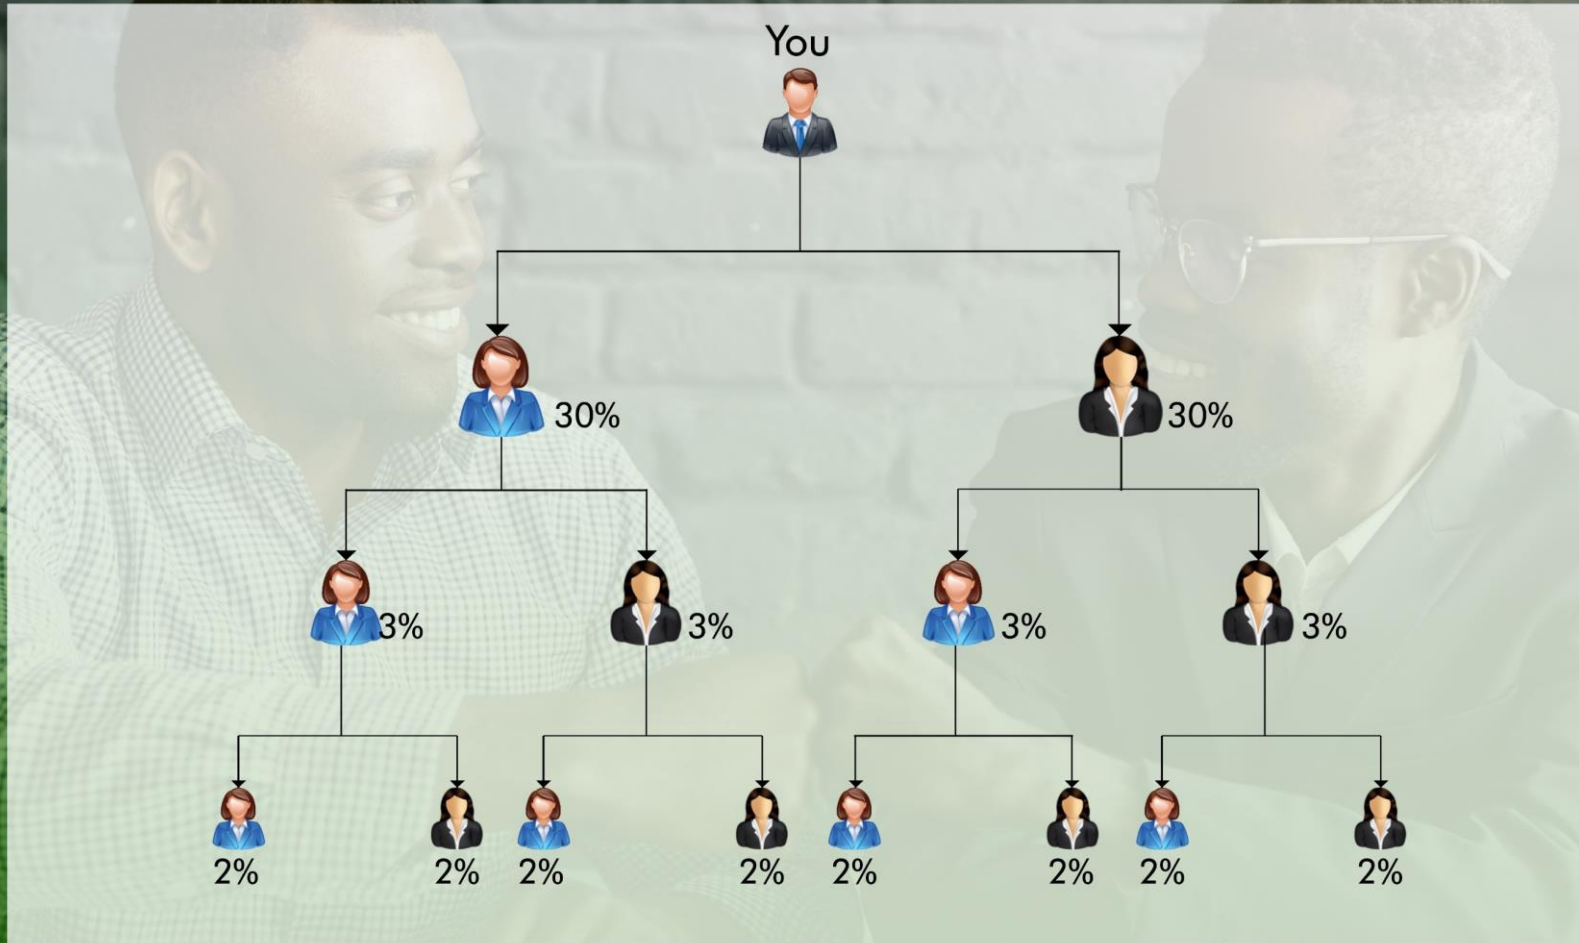

1. Retail Profit

- ▶ Buy at member's price and sell to earn profit up to 20%
- ▶ A retail sale can be made by directing others to your personal website where they place their order or they can purchase the company's

2. Referral Bonus

- Earn up to 35% referral bonus irrespective of your package
- You also earn
2nd Generation - 3%
& 3rd Generation - 2%

2. Referral Bonus (Example)

3. Matching Bonus

A pair occurs for every 50PV attained on the lesser leg. you earn 12% on every pair till infinity as shown below: