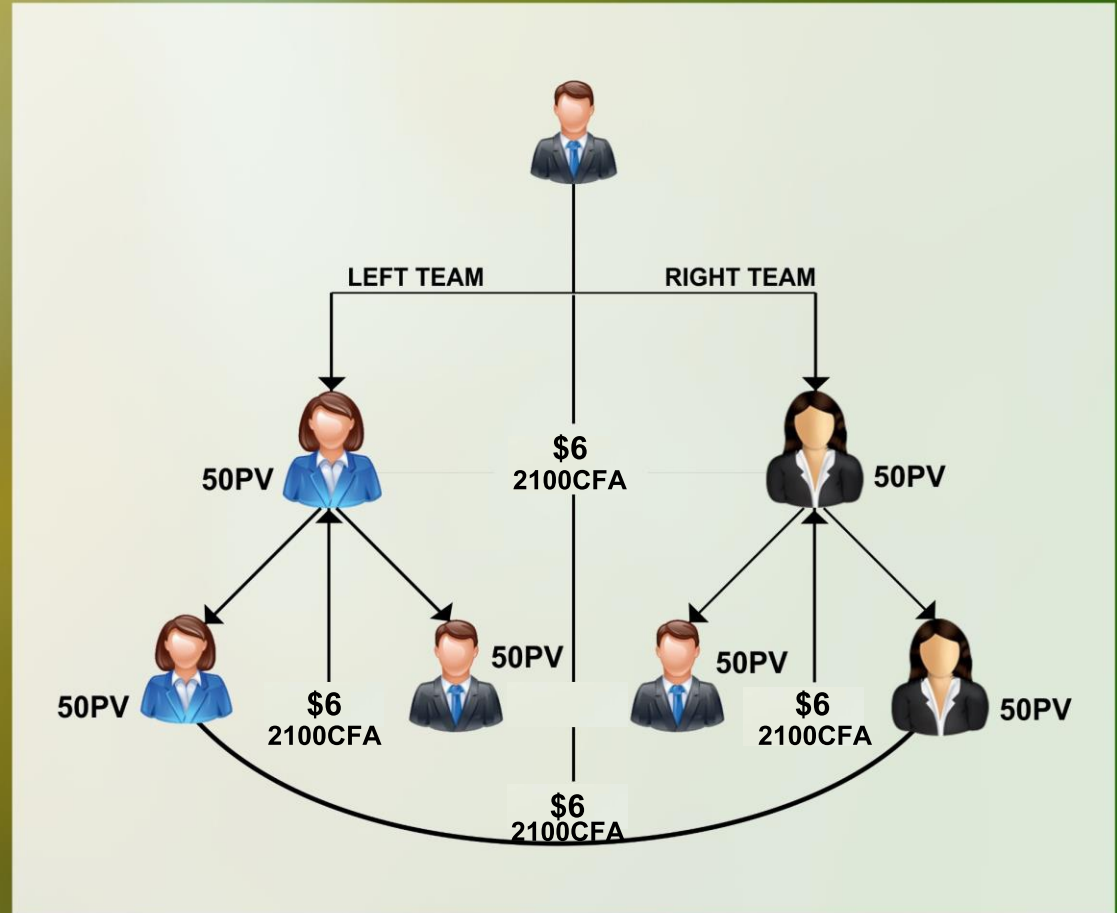

2. Referral Bonus

- Earn up to 35% referral bonus irrespective of your package
- You also earn
2nd Generation - 3%
& 3rd Generation - 2%

2. Referral Bonus (Example)

3. Matching Bonus

A pair occurs for every 50PV attained on the lesser leg. you earn 12% on every pair till infinity as shown below:

- **Basic** - 4 Pairs daily
- **Royal** - 10 Pairs daily
- **Ruby** - 20 Pairs daily
- **Gold** - 30 Pairs daily
- **Diamond** - 40 Pairs daily
- **Double Diamond** - 60 Pairs daily

4. Upgrade Bonus

The distributor irrespective of the entry package earns upgrade bonus as follows: